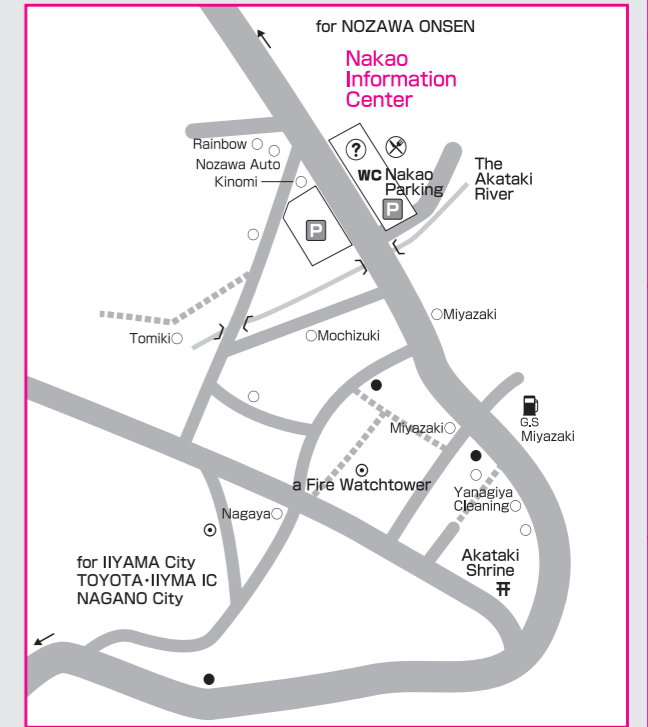

NOZAWA ONSEN TOWN GUIDE MAP

Legend

● Hotel	ⓘ Information	☕ Cafe	P Parking
⊙ Public facility	🏠 Ski Center	🍷 Bar	🚦 Signal
🛍️ Souvenir	📬 Post Office	🍴 Restaurant	🚏 Bus Stop
🏪 Shop	🚻 WC Restroom	🚗 Gas Station	🚕 Taxi
🏥 Hospital	🗿 Monument	📞 Phone Booth	🎿 Ski Rental
📮 Post	🌳 Places of natural beauty and historic interest	♨️ Onsen (public bath)	🎿 Snow Board Rental

for R177 (TOGARINOZAWAONSEN)

for IYAMA City TOYOTA-IYAMA IC NAGANO City