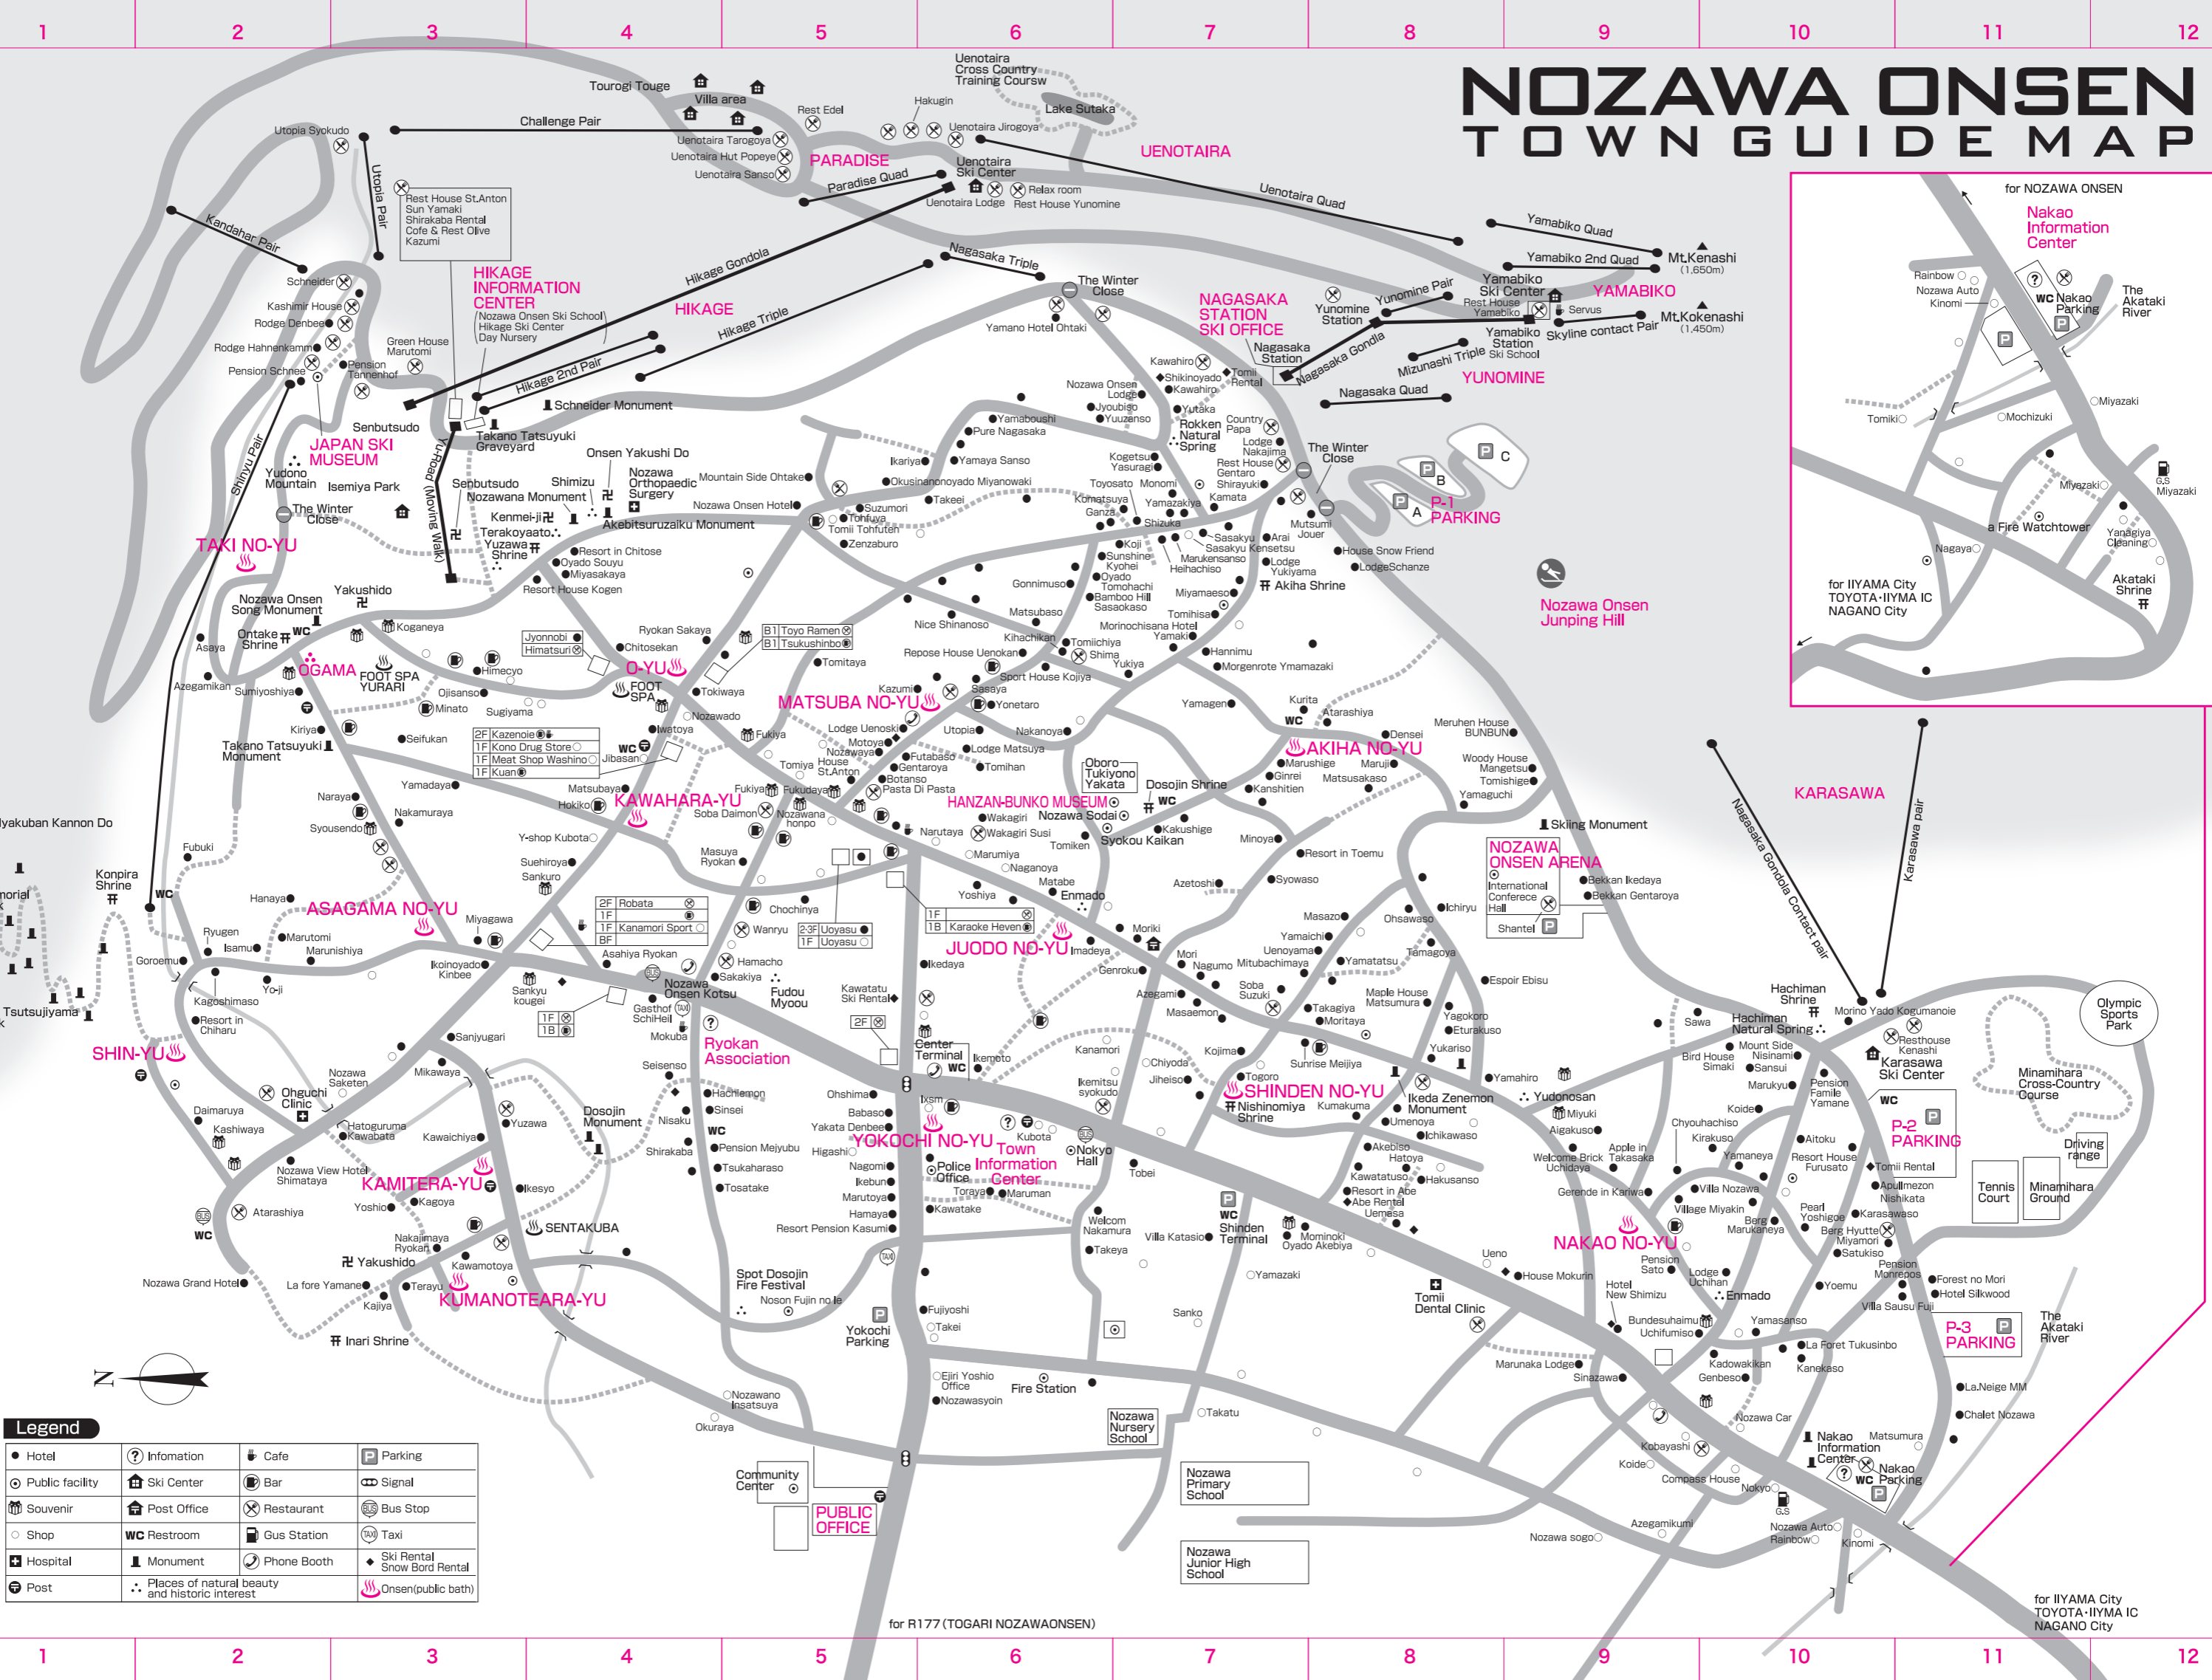

NOZAWA ONSEN TOWN GUIDE MAP

Legend

● Hotel	ⓘ Information	☕ Cafe	P Parking
⊙ Public facility	🏠 Ski Center	🍷 Bar	🚦 Signal
🛍️ Souvenir	📬 Post Office	🍴 Restaurant	🚏 Bus Stop
🏪 Shop	🚻 WC Restroom	🚗 Gas Station	🚕 Taxi
🏥 Hospital	🗿 Monument	📞 Phone Booth	🎿 Ski Rental
📮 Post	🌳 Places of natural beauty and historic interest	♨️ Onsen (public bath)	🎿 Snow Board Rental

for R177 (TOGARINOZAWAONSEN)

for IYAMA City TOYOTA-IYAMA IC NAGANO City